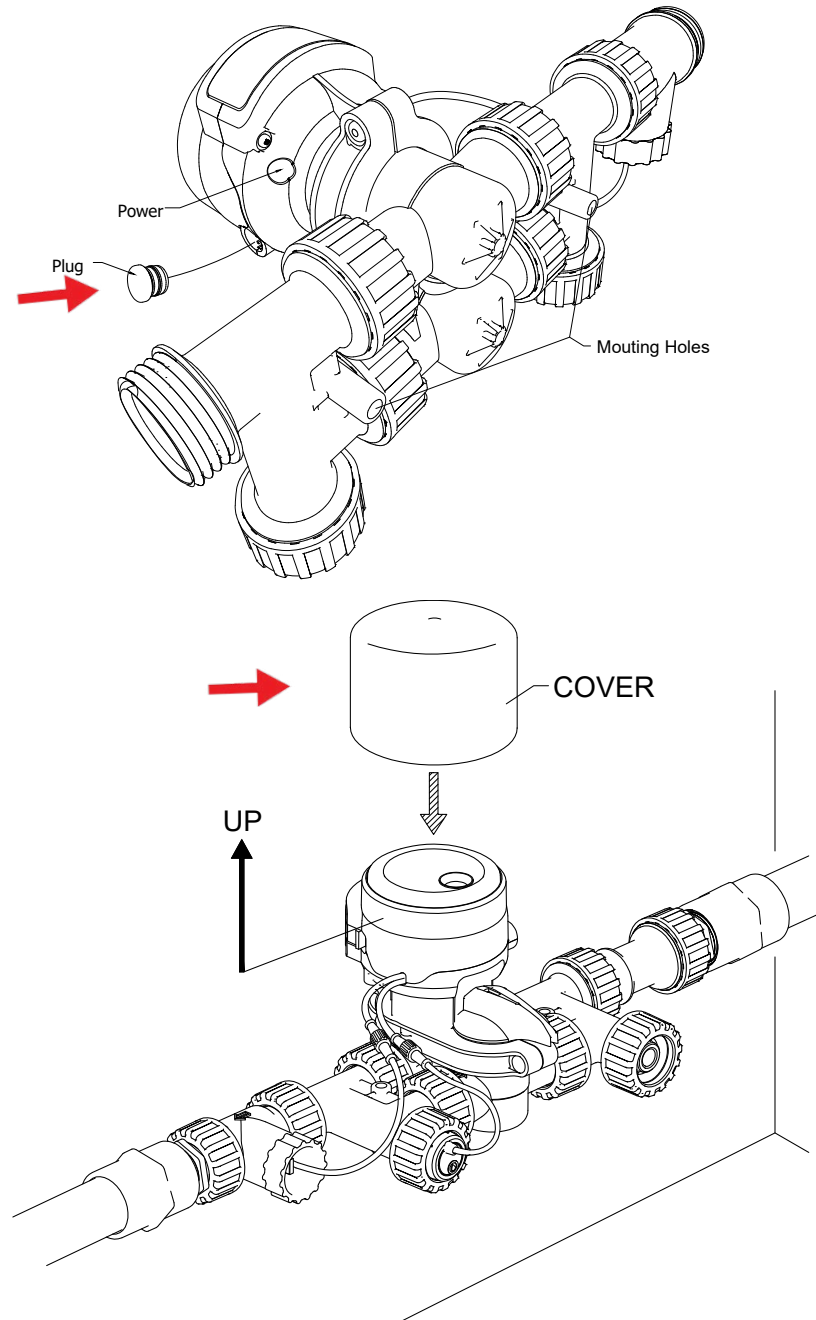

OUTDOOR KIT INSTALLATION

Outdoor installation requires outdoor kit (P/N 20018X206)

-Contains Port Plug, Vinyl Cover and Power Supply
(Included power supply will fit under an outdoor in-use cover)

Must be installed as shown above.